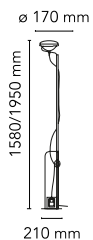

Toio

by Achille & Pier Giacomo Castiglioni , 1962

Floor lamp providing indirect lighting. Angle iron and formed steel base, painted in a variety of colors. Hexagonal nickel-plated brass height-adjustable stem with telescopic head. On the cable there is the electronic dimmer which allows the regulation of light brightness.

Mounting	Floor
Environment	Indoor
Finish	White, Black, Red
Weight	8.2 Kg
Light sources available	1 x ALU PAR 56/MFL 300W GX16D C/C 3000K - RF17899 - DIMM.
Emergency	Without
Switching	On the cable there is the electronic dimmer which allows the regulation of light brightness with a dial.
Voltage	220-240V
Power	MAX 300W
Battery	No
Supply included	Yes
Cord Length	2470 mm
Materials	Steel
Colors	<ul style="list-style-type: none"> ● F7600009 - White ● F7600030 - Black ● F7600035 - Red