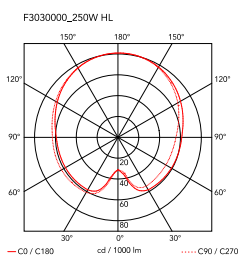

Mounting	Floor
Environment	Indoor
Finish	matt silver
Weight	18.9 Kg
Light sources available	1 x HSGS E27 205W 3000K Halolux Ceram.Eco 4200lm - RF19973 1 x LED 13W E27 1400lm 3000K [e] cod. RF25535 DIMMER

Emergency	Without
Switching	On the cable there is the electronic dimmer which allows the regulation of light brightness with a dial.

Voltage	220-250V
Power	MAX 250W

Battery	No
Supply included	Yes

Cord Length	1800 mm

Materials	Glass, Steel

Colors	● F3030000 - Matt silver

Certificate