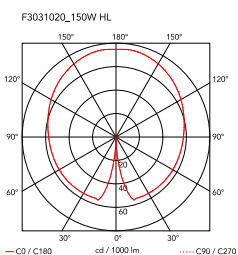

Mounting	Floor
Environment	Indoor
Finish	matt silver
Weight	12 Kg
Light sources available	1 x MAX 150W E27 HSGS 2870lm 2900K [e] cod. RF20358 DIMMER 1 x LED 13W E27 1400lm 3000K [e] cod. RF25535 DIMMER
Emergency	Without
Switching	On the cable there is the electronic dimmer which allows the regulation of light brightness with a dial.
Voltage	220-250V
Power	MAX 150W
Battery	No
Supply included	Yes
Cord Length	2300 mm
Materials	Glass, Steel
Colors	● F3031020 - Matt silver
Certificate	    