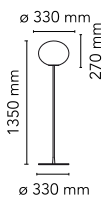

Glo-Ball Floor 1

by Jasper Morrison , 1998

Floor lamp providing diffused light. Diffuser consisting of an externally acid-etched, hand blown, flashed opaline glass and a die-cast threaded ring nut with alodine plating finish. Gray painted high-thickness steel base and stem and die-cast aluminum diffuser support. On the cable there is the electronic dimmer which allows the regulation of light brightness.

Mounting	Floor
Environment	Indoor
Finish	matt silver
Weight	12 Kg
Light sources available	1 x MAX 150W E27 HSGS 2870lm 2900K [e] cod. RF20358 DIMMER 1 x LED 13W E27 1400lm 3000K [e] cod. RF25535 DIMMER
Emergency	Without
Switching	On the cable there is the electronic dimmer which allows the regulation of light brightness with a dial.
Voltage	220-250V
Power	MAX 150W
Battery	No
Supply included	Yes
Cord Length	2300 mm
Materials	Glass, Steel
Colors	● F3031020 - Matt silver
Certificate	    

Mounting	Floor
Environment	Indoor
Finish	matt silver
Weight	12.5 Kg
Light sources available	1 x MAX 150W E27 HSGS 2870lm 2900K [e] cod. RF20358 DIMMER 1 x LED 13W E27 1400lm 3000K [e] cod. RF25535 DIMMER
Emergency	Without
Switching	On the cable there is the electronic dimmer which allows the regulation of light brightness with a dial.
Voltage	220-250V
Power	MAX 250W
Battery	No
Supply included	Yes
Cord Length	1800 mm
Materials	Glass, Steel
Colors	● F3032020 - Matt silver
Certificate	    