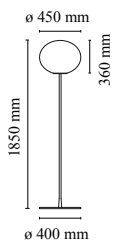

Mounting	Floor
Environment	Indoor
Finish	matt silver
Weight	18.9 Kg
Light sources available	1 x HSGS E27 205W 3000K Halolux Ceram.Eco 4200lm - RF19973 1 x LED 13W E27 1400lm 3000K [e] cod. RF25535 DIMMER

Emergency	Without
Switching	On the cable there is the electronic dimmer which allows the regulation of light brightness with a dial.

Voltage	220-250V
Power	MAX 250W

Battery	No
Supply included	Yes

Cord Length	1800 mm

Materials	Glass, Steel

Colors	● F3030000 - Matt silver

Certificate