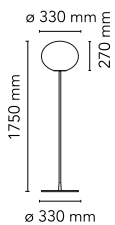

Glo-Ball Floor 1

by Jasper Morrison , 1998

Floor lamp providing diffused light. Diffuser consisting of an externally acid-etched, hand blown, flashed opaline glass and a die-cast threaded ring nut with alodine plating finish. Gray painted high-thickness steel base and stem and die-cast aluminum diffuser support. On the cable there is the electronic dimmer which allows the regulation of light brightness.

Mounting	Floor
Environment	Indoor
Finish	matt silver
Weight	12 Kg
Light sources available	1 x MAX 150W E27 HSGS 2870lm 2900K [e] cod. RF20358 DIMMER 1 x LED 13W E27 1400lm 3000K [e] cod. RF25535 DIMMER
Emergency	Without
Switching	On the cable there is the electronic dimmer which allows the regulation of light brightness with a dial.
Voltage	220-250V
Power	MAX 150W
Battery	No
Supply included	Yes
Cord Length	2300 mm
Materials	Glass, Steel
Colors	● F3031020 - Matt silver
Certificate	    

Glo-Ball Floor 2

by Jasper Morrison , 1998

Floor lamp providing diffused light. Diffuser consisting of an externally acid-etched, hand blown, flashed opaline glass and a die-cast threaded ring nut with alodine plating finish. Gray painted high-thickness steel base and stem and die-cast aluminum diffuser support. On the cable there is the electronic dimmer which allows the regulation of light brightness.

Mounting	Floor
Environment	Indoor
Finish	matt silver
Weight	12.5 Kg
Light sources available	1 x MAX 150W E27 HSGS 2870lm 2900K [e] cod. RF20358 DIMMER 1 x LED 13W E27 1400lm 3000K [e] cod. RF25535 DIMMER
Emergency	Without
Switching	On the cable there is the electronic dimmer which allows the regulation of light brightness with a dial.
Voltage	220-250V
Power	MAX 250W
Battery	No
Supply included	Yes
Cord Length	1800 mm
Materials	Glass, Steel
Colors	● F3032020 - Matt silver
Certificate	    