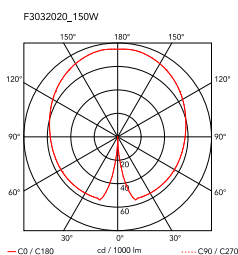

Mounting	Floor
Environment	Indoor
Finish	matt silver
Weight	12.5 Kg
Light sources available	1 x MAX 150W E27 HSGS 2870lm 2900K [e] cod. RF20358 DIMMER 1 x LED 13W E27 1400lm 3000K [e] cod. RF25535 DIMMER
Emergency	Without
Switching	On the cable there is the electronic dimmer which allows the regulation of light brightness with a dial.
Voltage	220-250V
Power	MAX 250W
Battery	No
Supply included	Yes
Cord Length	1800 mm
Materials	Glass, Steel
Colors	● F3032020 - Matt silver
Certificate