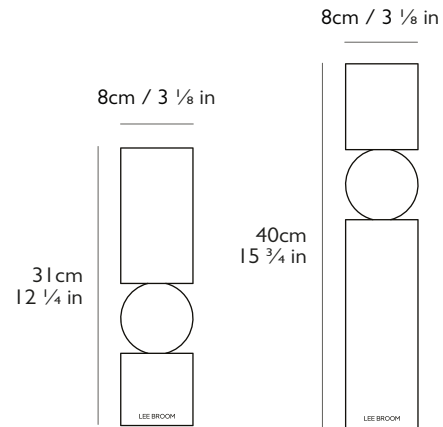

LEE BROOM

FULCRUM CANDLESTICK WHITE MARBLE

PRODUCT DETAILS

Name

Fulcrum Candlestick White Marble

Product Code

White Marble Small

FUL0041

White Marble Large

FUL0042

Materials

Carrara marble

Year of Design

2014

Dimensions

Small H 31cm x Dia 8cm / H 12 1/4 in x Dia 3 1/8 in

Large H 40cm x Dia 8cm / H 15 3/4 in x Dia 3 1/8 in

Weight

Small (net) 3.65kg / 8 lb / Boxed (gross) 3.9kg / 8.5 lb

Large (net) 4.9kg / 10.8 lb / Boxed (gross) 5.45kg / 12 lb

Notes

Clean by hand with a soft non-abrasive cloth. Clean with warm (but not hot) water.

0118rev05

For more information please contact:

US & Canada Inquiries: +1 212 804 8477 - 34 Greene Street, New York, NY 10013 - sales@leebroom.com

UK & Global Inquiries: +44 207 820 0742 - 95 Rivington Street, London, EC2A 3AY - info@leebroom.com

WWW.LEEBROOM.COM