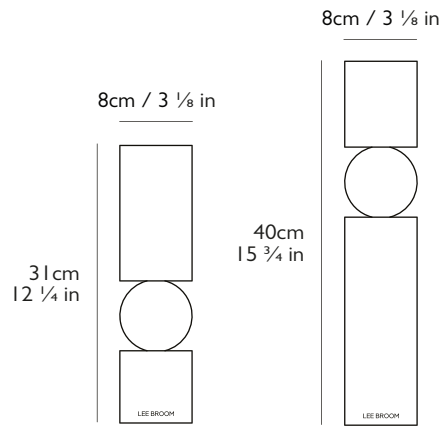

LEE BROOM

FULCRUM CANDLESTICK BLACK MARBLE

PRODUCT DETAILS

Name

Fulcrum Candlestick Black Marble

Product Code

Black Marble Small FUL0051
Black Marble Large FUL0052

Materials

Nero Marquina Marble

Year of Design

2014

Dimensions

Small H 31cm x Dia 8cm / H 12 1/4 in x Dia 3 1/8 in
Large H 40cm x Dia 8cm / H 15 3/4 in x Dia 3 1/8 in

Weight

Small (net) 3.65kg / 8 lb / Boxed (gross) 3.9kg / 8.5 lb
Large (net) 4.9kg / 10.8 lb / Boxed (gross) 5.45kg / 12 lb

Notes

Clean by hand with a soft non-abrasive cloth. Clean with warm (but not hot) water.

0118rev05

For more information please contact:

US & Canada Inquiries: +1 212 804 8477 - 34 Greene Street, New York, NY 10013 - sales@leebroom.com

UK & Global Inquiries: +44 207 820 0742 - 95 Rivington Street, London, EC2A 3AY - info@leebroom.com

WWW.LEEBROOM.COM