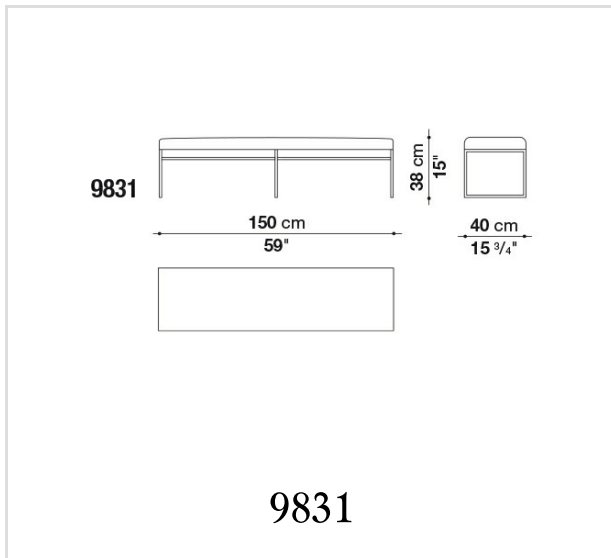

Ferrules:

plastic material

Technical drawings

B&B Italia reserves the right to make technological and aesthetic improvements to its models, including changes to the sizes and materials, without notice. The technical drawings do not define the details of the product. The measurements shown are indicative and may undergo changes. In particular, the dimensions relevant to the padded parts are subject to usage tolerances over time caused by the normal adjustment of the padding. For the specific information, please contact the dealer closest to you.