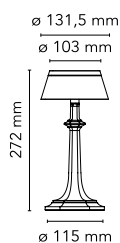

Bon Jour Versailles Small

by Philippe Starck , 2017

Table lamp providing diffuse light. Injection molded polymethylmethacrylate clear transparent base and diffuser. Electroplated/painted top cover in ABS. Edge Lighting technology light source. Power cord length 200 cm, with dimmer switch that provide ON-OFF functions and 10-100 % light adjustment. Plug-in power supply with interchangeable plugs.

Mounting	Table
Environment	Indoor
Finish	Chrome, Copper
Weight	0,28 Kg
Light sources available	1 x EDGE LIGHTING 2,5W 136lm 2700K CRI 90 [i] DIMMER
Emergency	Without
Voltage	100-240/24V
Power	3,5W
Battery	No
Supply included	No