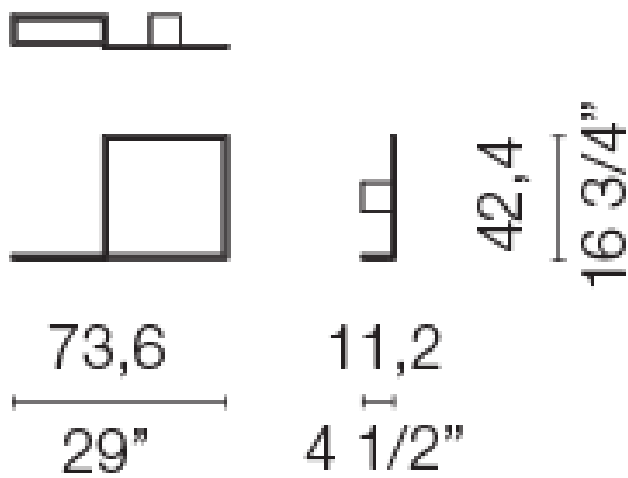

WAKU

Catalog

Year of design 2018

Floor Mirror with square metal structure. With "Waku", which means "frame" in Japanese, Nendo wanted to realize a real manufacturing challenge, defined in the recess of the mirror within the structure: an extreme exercise in style, searching for a perfection that enhances the precision and the graphic rigor of the original project.

Gallery

Dimensions

WK_A

84,8
33 1/2"

63,6
25"

22,4
8 3/4"

WK_AL

124,8
49 1/4"