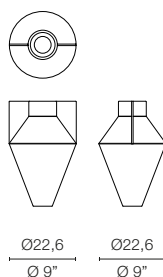

Used materials

Structure:

1. raw black gres
2. Black felt pad

Dimensions

PO_1409A

PO_1409B