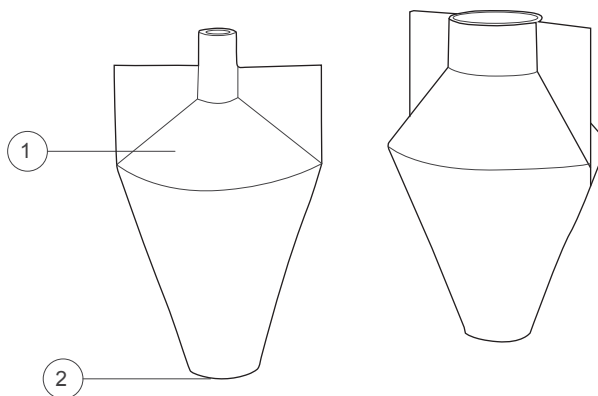

Jana is a collection of ceramic vases made from black earth, characteristic of Sardinia, which have a handcrafted form. This very traditional design has been redesigned with a contemporary style, retaining the charm of a past era that affects both the color and the material's finishing.

Used materials

Structure:

1. raw black gres
2. Black felt pad

Dimensions

PO_1409A

PO_1409B