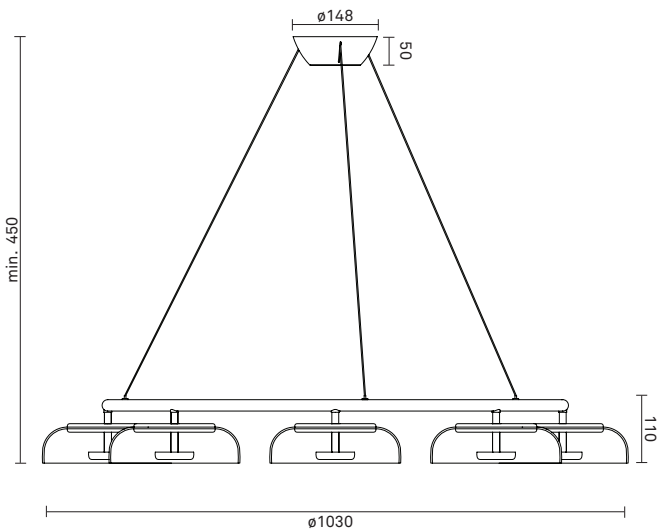

NUURA

BLOSSI 8

Design: Sofie Refer, 2018. EU-model.

Blossi 8 in mouth blown Clear glass and Nordic Gold finish. Incl. Ceiling plate.

Inspired by the golden light during the Nordic fall, Blossi Collection is designed to give an indirect and soft light.

A special recessed LED provides a soft light reflected in the metallic finish of the shade. Blossi Collection has beautifully rounded glass lampshades that complete the soft appearance.

The Blossi collection has a wide variety of uses and is suitable for both domestic and public spaces.

Blossi 8 is a statement chandelier, suitable for both domestic and public spaces. The chandelier is perfect for a living space or entry where you aren't awarded the luxury of high-ceilings.

Blossi collection:

The Blossi collection include the following products:

- Blossi 1
- Blossi Wall/Ceiling
- Blossi Table
- Blossi Table Black / Opal
- Blossi Floor ø23
- Blossi Floor ø29
- Blossi 8