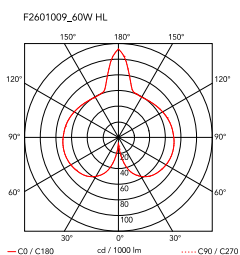

Mounting	Table
Environment	Indoor
Finish	Cocoon
Weight	2.3 Kg
Light sources available	1 x HSGSA E27 46W 2700K 700lm - RF23158 1 x LED 8W E27 740lm 2700K [e] cod. RF25323 DIMMER 1 x LED E27 8W 3000K 740lm - RF25317-DIMM.
Emergency	Without
Switching	On the cable there is the electronic dimmer which allows the regulation of light brightness with a dial.
Voltage	220-240V
Power	MAX 60W
Battery	No
Supply included	Yes
Cord Length	1800 mm
Materials	Cocoon resin, Steel
Colors	● F2601009 - Cocoon