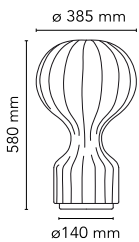

Gatto

by Achille & Pier Giacomo Castiglioni , 1960

Table lamp providing diffused light. White powder coated internal steel structure sprayed with a unique "cocoon" resin to create the diffuser which is then protected by a transparent sprayed on finish. On the cable there is the electronic dimmer which allows the regulation of light brightness.

Mounting	Table
Environment	Indoor
Finish	Cocoon
Weight	2.3 Kg
Light sources available	1 x HSGSA E27 46W 2700K 700lm - RF23158 1 x LED 8W E27 740lm 2700K [e] cod. RF25323 DIMMER 1 x LED E27 8W 3000K 740lm - RF25317-DIMM.
Emergency	Without
Switching	On the cable there is the electronic dimmer which allows the regulation of light brightness with a dial.
Voltage	220-240V
Power	MAX 60W
Battery	No
Supply included	Yes
Cord Length	1800 mm
Materials	Cocoon resin, Steel
Colors	● F2601009 - Cocoon