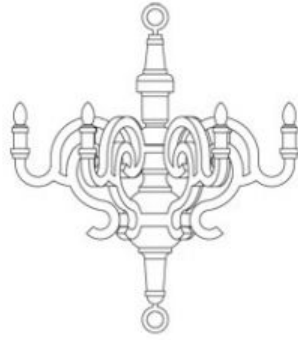

dimensions

paper chandelier L

101.5cm | 40"

90 cm | 35.4"

101.5cm | 40"

100cm | 39.4"

paper chandelier XL

155 cm | 61"

135 cm | 53.2"

155 cm | 61"

147 cm | 57.9"