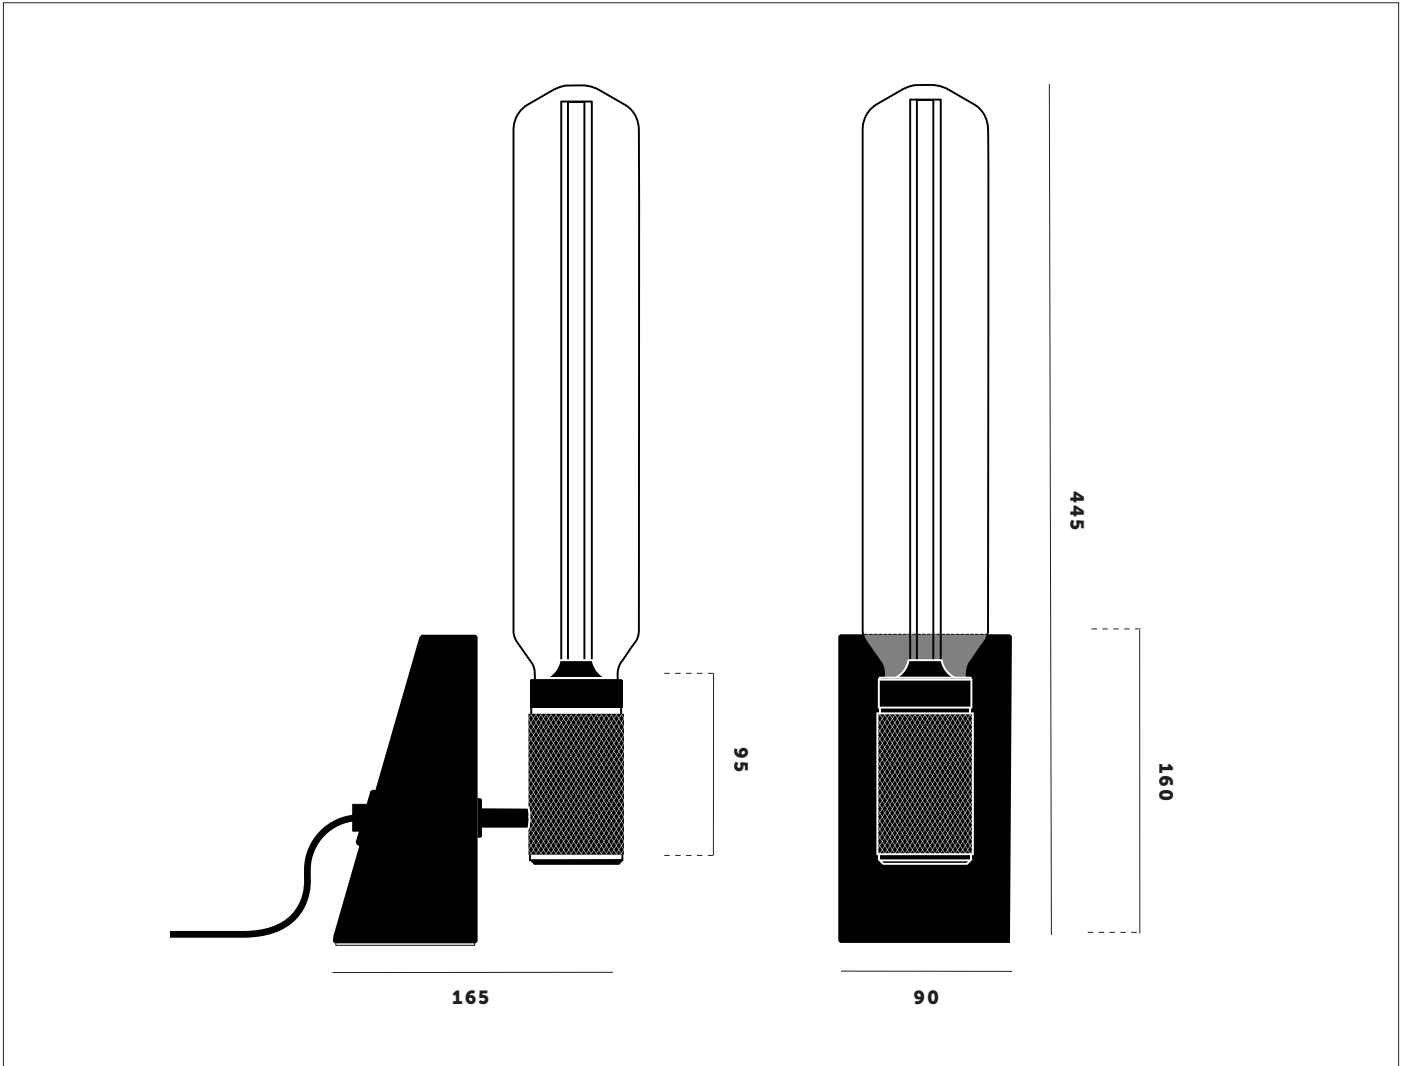

## STONED

An LED table light made from solid stone with a hand-blown borosilicate glass bulb. Choose between a honed black granite or polished white marble base. The table light is finished with a matt black metal lamp holder and matt black rubber cord and detailing.

## STONED

FINISH	WALL PLUG	SKU	SPECIFICATIONS:
<div style="display: flex; align-items: center;"> <div style="width: 15px; height: 15px; background-color: black; margin-right: 5px;"></div> <span>honed black granite</span> </div>	<b>UK</b>	<b>UK-STL-HBG-CR-A</b>	<b>Supply:</b> 240V <b>Cord:</b> Matt Black 2 metre rubber cord with an inline switch <b>Power:</b> 2W warm white LED <b>Type:</b> Non-Dimmable LED <b>Life:</b> 30,000 hrs <b>Lumen:</b> 125 <b>CRI:</b> 80 <b>Bulb:</b> Borosilicate Glass
<div style="display: flex; align-items: center;"> <div style="width: 15px; height: 15px; background-color: white; border: 1px solid black; margin-right: 5px;"></div> <span>polished white marble</span> </div>	<b>UK</b>	<b>UK-STL-PWM-CR-A</b>	
<div style="display: flex; align-items: center;"> <div style="width: 15px; height: 15px; background-color: black; margin-right: 5px;"></div> <span>honed black granite</span> </div>	<b>EU</b>	<b>EU-STL-HBG-CR-A</b>	
<div style="display: flex; align-items: center;"> <div style="width: 15px; height: 15px; background-color: white; border: 1px solid black; margin-right: 5px;"></div> <span>polished white marble</span> </div>	<b>EU</b>	<b>EU-STL-HBG-CR-A</b>	