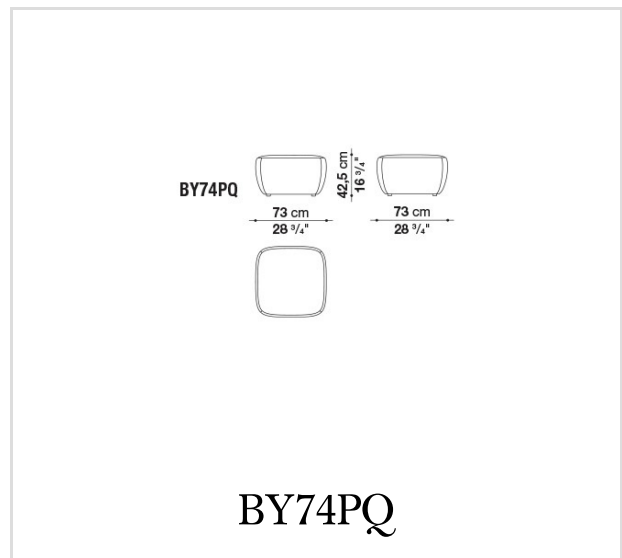

Cover

fabric in limited categories

Technical drawings

B&B Italia reserves the right to make technological and aesthetic improvements to its models, including changes to the sizes and materials, without notice. The technical drawings do not define the details of the product. The measurements shown are indicative and may undergo changes. In particular, the dimensions relevant to the padded parts are subject to usage tolerances over time caused by the normal adjustment of the padding. For the specific information, please contact the dealer closest to you.