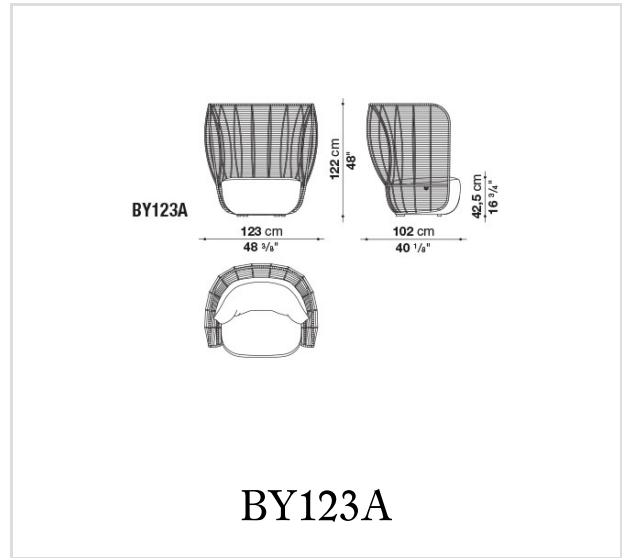

Cover

fabric in limited categories

Technical drawings

B&B Italia reserves the right to make technological and aesthetic improvements to its models, including changes to the sizes and materials, without notice. The technical drawings do not define the details of the product. The measurements shown are indicative and may undergo changes. In particular, the dimensions relevant to the padded parts are subject to usage tolerances over time caused by the normal adjustment of the padding. For the specific information, please contact the dealer closest to you.