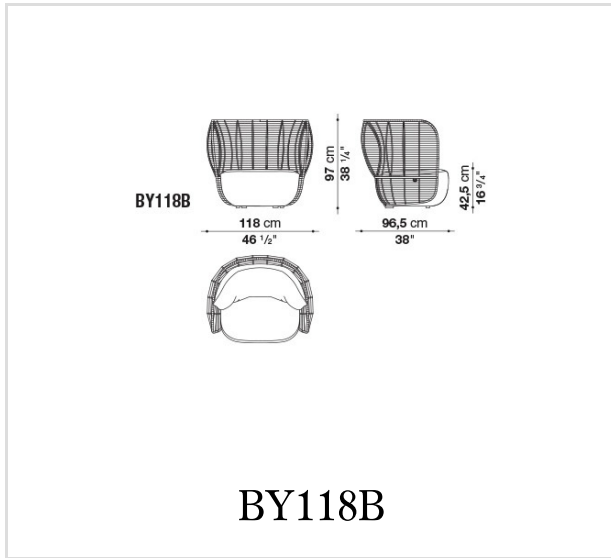

Technical information

Internal frame

tubular steel and steel profiles

Back frame

aluminium

Upholstery

Bayfit® (Bayer®) flexible cold shaped polyurethane foam, water repellent polyester fibre cover

Back cushion

Solotex fibre and visco-elastic polyurethane combination, cover in water repellent polyester fibre

Interlacing

polypropylene fibre braid

Feet and ferrules

thermoplastic material

Waterproof cover cloth

PES fabric coated on one side in PU

Cover

fabric in limited categories

Technical drawings

B&B Italia reserves the right to make technological and aesthetic improvements to its models, including changes to the sizes and materials, without notice. The technical drawings do not define the details of the product. The measurements shown are indicative and may undergo changes. In particular, the dimensions relevant to the padded parts are subject to usage tolerances over time caused by the normal adjustment of the padding. For the specific information, please contact the dealer closest to you.